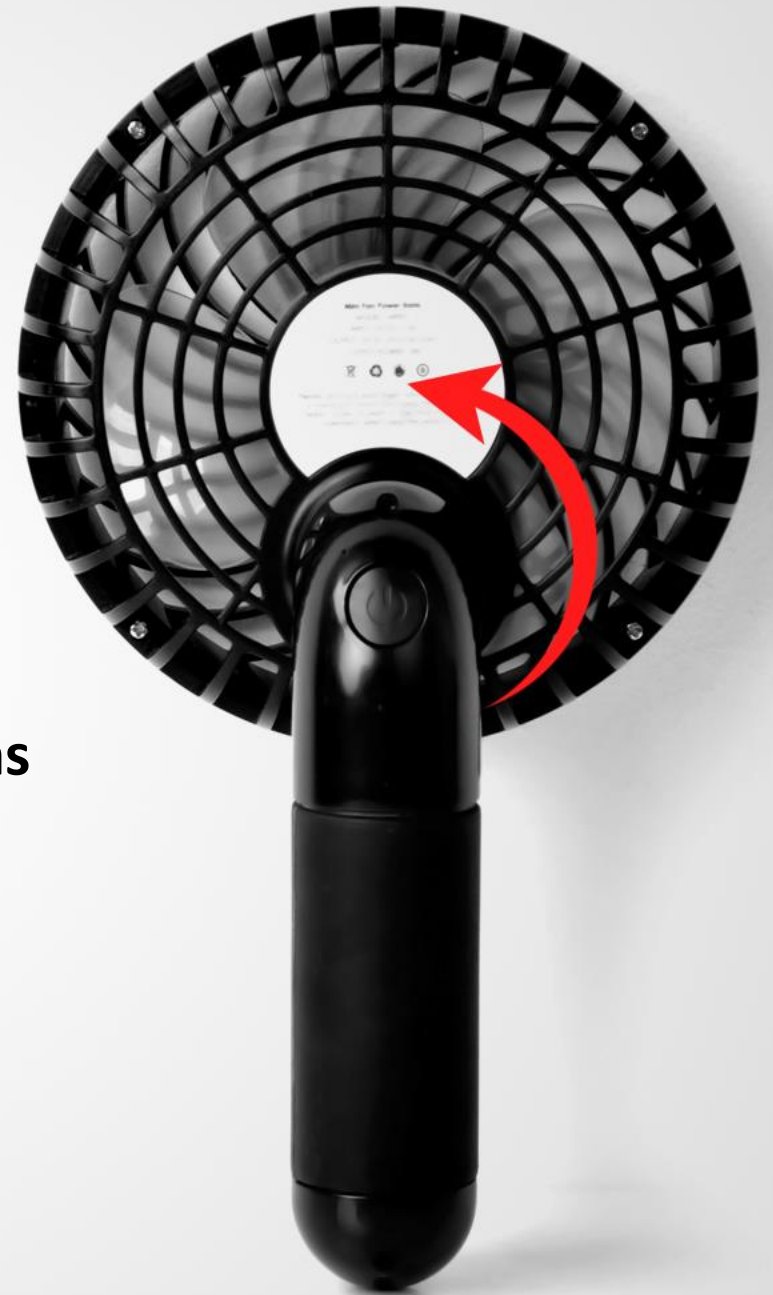

## **Powerful Airflow (High, Med, Low)**

Press On/Off button once to show current battery level

Press and hold for 5 secs to turn on the fan (same for turning off)

Press once to switch between the 3 speed levels

## Adjustable Positions

Patented Design

Vertically & 360° Horizontally Adjustable Suction Stand

180° Rotatable Handle for increased portability and versatility